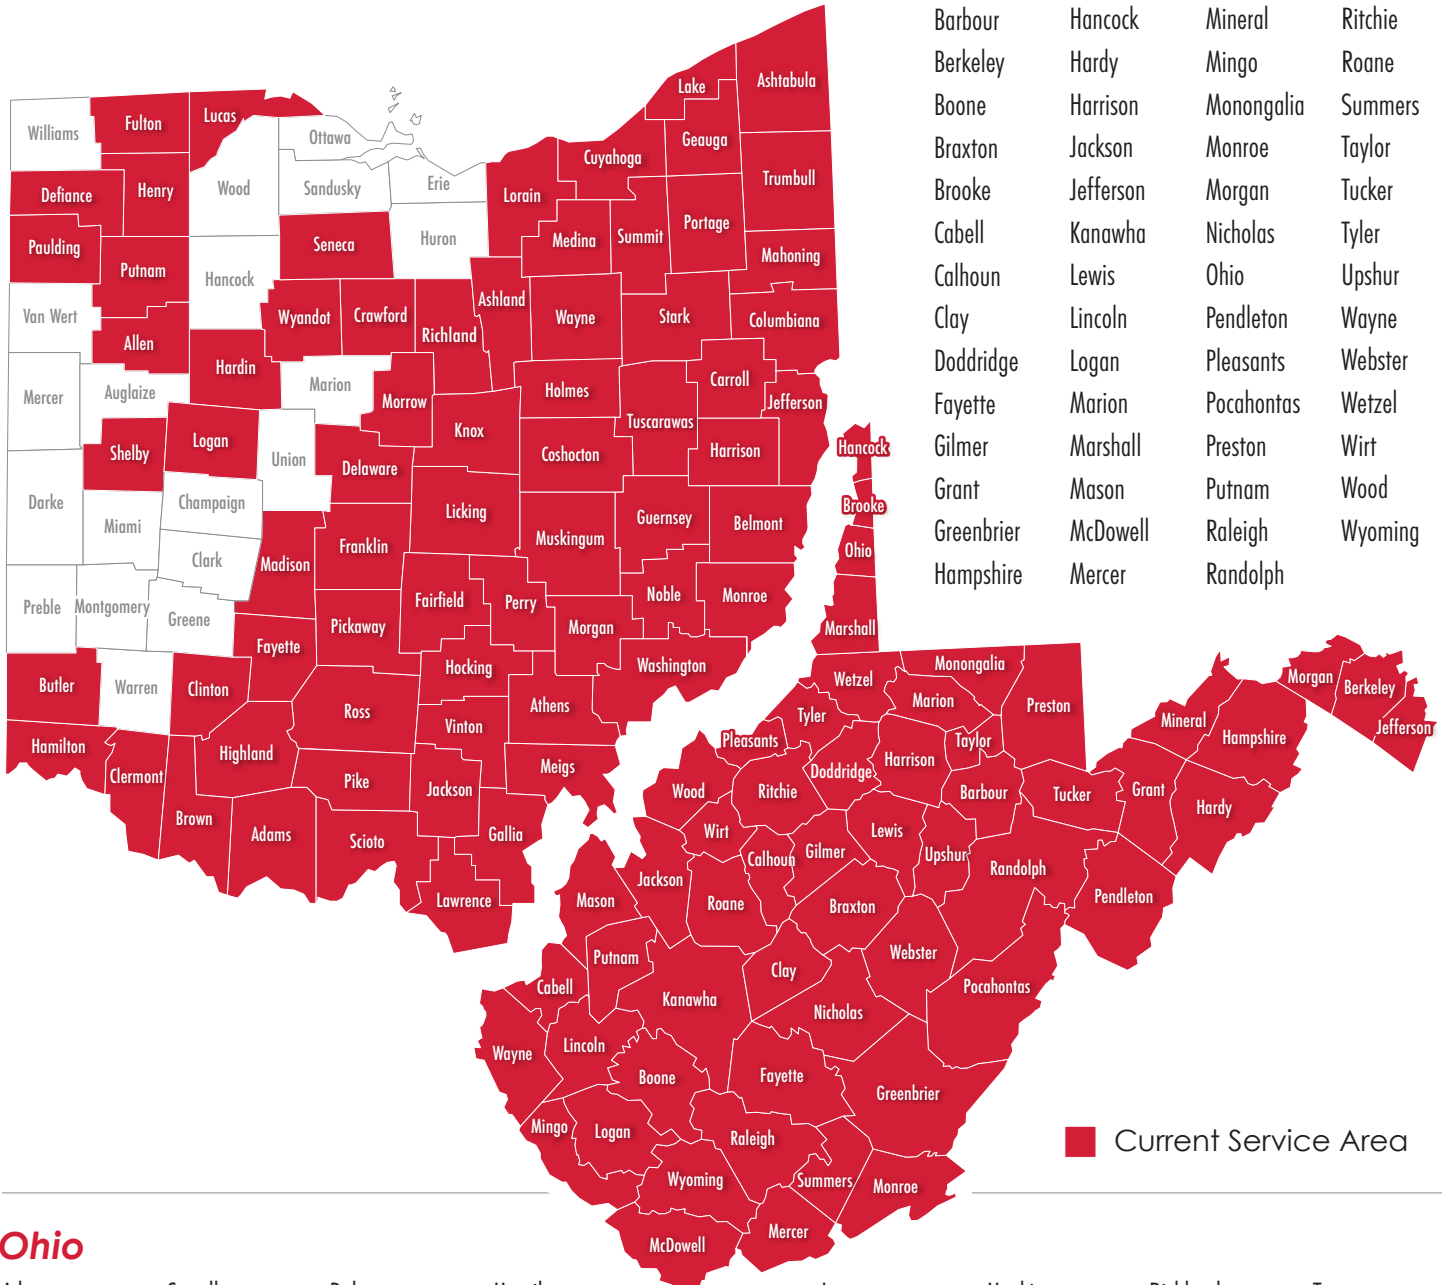

## Commercial Service Area

### West Virginia

Barbour	Hancock	Mineral	Ritchie
Berkeley	Hardy	Mingo	Roane
Boone	Harrison	Monongalia	Summers
Braxton	Jackson	Monroe	Taylor
Brooke	Jefferson	Morgan	Tucker
Cabell	Kanawha	Nicholas	Tyler
Calhoun	Lewis	Ohio	Upshur
Clay	Lincoln	Pendleton	Wayne
Doddridge	Logan	Pleasants	Webster
Fayette	Marion	Pocahontas	Wetzel
Gilmer	Marshall	Preston	Wirt
Grant	Mason	Putnam	Wood
Greenbrier	McDowell	Raleigh	Wyoming
Hampshire	Mercer	Randolph	

### Ohio

Adams	Carroll	Delaware	Hamilton	Lucas	Muskingum	Richland	Tuscarawas
Allen	Clermont	Fairfield	Hardin	Jefferson	Noble	Ross	Vinton
Ashland	Clinton	Fayette	Harrison	Knox	Mahoning	Scioto	Washington
Ashtabula	Columbiana	Franklin	Henry	Lake	Medina	Seneca	Wayne
Athens	Coshocton	Fulton	Highland	Lawrence	Meigs	Shelby	Wyandot
Belmont	Crawford	Gallia	Hocking	Licking	Monroe	Stark	
Brown	Cuyahoga	Geauga	Holmes	Logan	Morgan	Summit	
Butler	Defiance	Guernsey	Jackson	Lorain	Morrow	Trumbull	